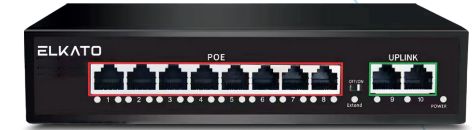

- EL-1SB0820BP-120W
- POE RJ45 Port: 8port @ 10/100 Mbps
- Power: Per ≤ Max:30W & Whole≤ 120W
- Uplink Port: 2port @ 10/100 Mbps
- Bandwidth: 2G
- DC: 52V×2.3A
- Extend: Yes
- Distance: 250M

Price 21,000,000 RIAL